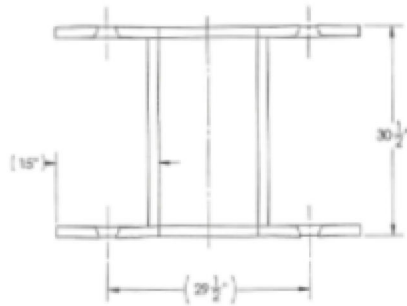

400 W. Whitman Dr.
College Place, WA 99324

509-366-6628

1-866-WINE-RAC

Fax: 509-529-4577

Rack & Maintenance Source, LLC

Your Source for New, Used & Re-coated Racks

mwinebaracks.com
bob@mwinebaracks.com

ITEM NO.	QTY.	Description	Length
1	4	1-1/2" x 1-1/2" x 16 ga Square Tube	44"
2	4	1-1/2" x 1-1/2" x 16 ga Square Tube	27-1/2"
3	4	1-1/2" x 1-1/2" x 16 ga Square Tube	7"
4	4	1-1/2" x 1-1/2" x 16 ga Square Tube	6-15/16"
5	4	Bracket UHL - 1/4" x 1-1/2" Flat Bar	9-5/8"
6	4	Bracket RHL - 1/4" x 1-1/2" Flat Bar	9-5/8"
7	4	Bracket ULH - 1/4" x 1-1/2" Flat Bar	8-1/8"
8	4	Bracket RLH - 1/4" x 1-1/2" Flat Bar	8-1/8"

Material Options:
 • Powder Coated Steel
 • 30 Available Colors
 • Stainless Steel

Two Barrel Rack - 60 gallon

0
Revision

12/9/2013
Date

1:12
Scale

11
Sheet No.