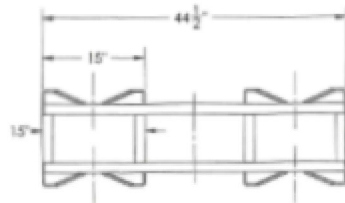

400 W. Whitman Dr.
College Place, WA 99324

509-366-6628

1-866-WINE-RAC

Fax: 509-529-4577

Rack & Maintenance Source, LLC

Your Source for New, Used & Re-coated Racks

mwinebaracks.com
bob@mwinebaracks.com

ITEM NO.	QTY.	Description	Length
1	4	1-1/2" x 1-1/2" x 16 ga Square Tube	44"
2	4	1-1/2" x 1-1/2" x 16 ga Square Tube	27-1/2"
3	4	1-1/2" x 1-1/2" x 16 ga Square Tube	7"
4	4	1-1/2" x 1-1/2" x 16 ga Square Tube	6-15/16"
5	4	Bracket UHL - 1/4" x 1-1/2" Flat Bar	9-5/8"
6	4	Bracket RHL - 1/4" x 1-1/2" Flat Bar	9-5/8"
7	4	Bracket ULH - 1/4" x 1-1/2" Flat Bar	8-1/8"
8	4	Bracket RLH - 1/4" x 1-1/2" Flat Bar	8-1/8"