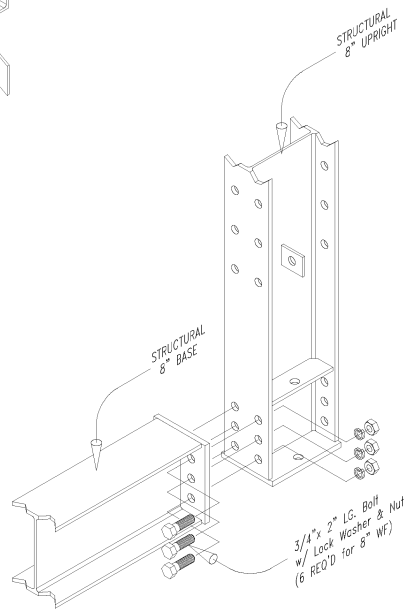

HORIZONTAL BRACING  
AND  
X-BRACING  
INSTALLATION

ARM INSTALLATION

ISO VIEW

BASE INSTALLATION

Sacramento Rack and Shelving 62 Arden Way Sacramento CA 95815 (916) 444-RACK