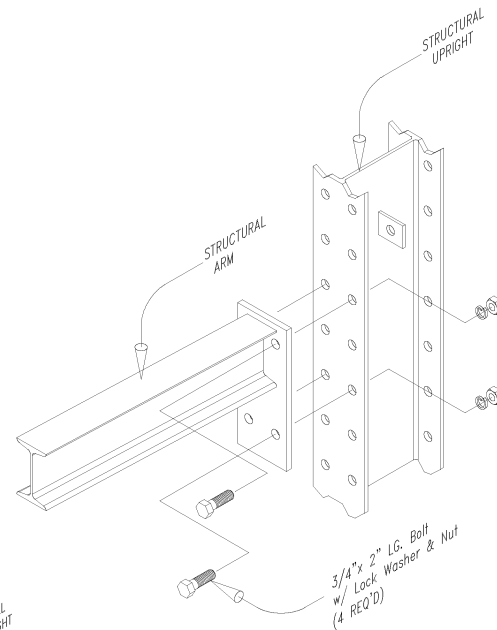

HORIZONTAL BRACING  
AND  
X-BRACING  
INSTALLATION

ARM INSTALLATION

ISO VIEW

BASE INSTALLATION

Sacramento Rack and Shelving 62 Arden Way Sacramento CA 95815 (916) 444-RACK