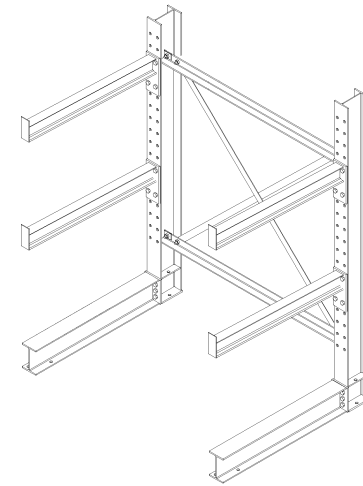

HORIZONTAL BRACING  
AND  
X-BRACING  
INSTALLATION

ARM INSTALLATION

ISO VIEW

BASE INSTALLATION

Sacramento Rack and Shelving 62 Arden Way Sacramento CA 95815 (916) 444-RACK